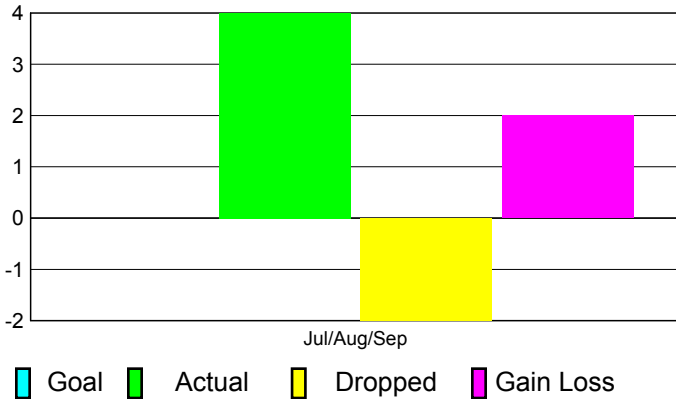

## CLUBS

**Club Results**  
2011-2012

**Clubs**  
2010-2011

Month	New Club Goal	Actual New Clubs	Actual Dropped Clubs	Gain/Loss of Clubs	Gain/Loss of Clubs
Jul/Aug/Sep		4	-2	2	6
<b>Totals</b>		<b>4</b>	<b>-2</b>	<b>2</b>	<b>6</b>

### Club Results 2011-2012

Goal, New, Dropped, Gain/Loss

### Comparison of Club Gain/Loss

Current Year Compared to the Previous Year