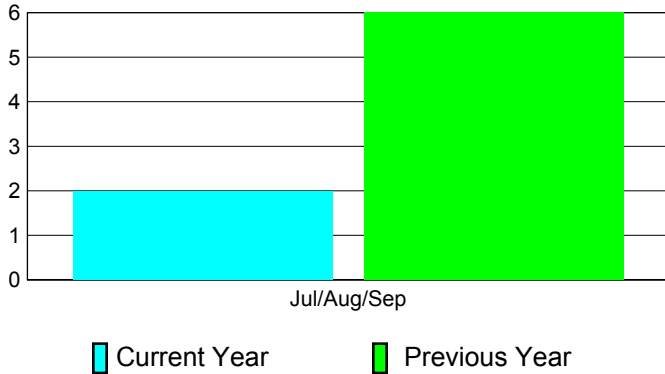

Comparison of Club Gain/Loss

Current Year Compared to the Previous Year