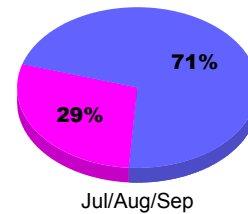

Gender Comparison 2011-2012