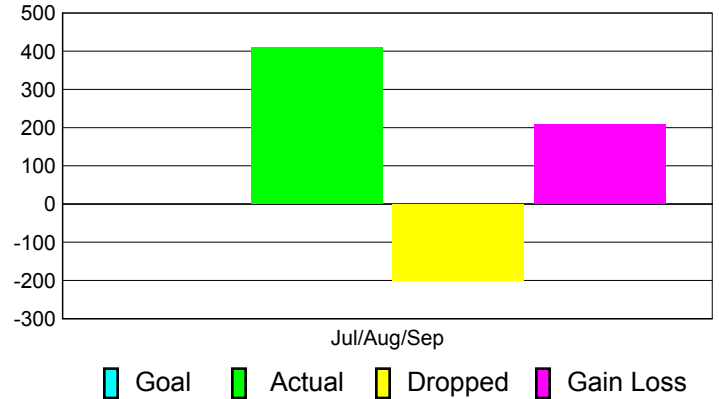

### YTD Status Quo Clubs 2011-2012

Status Quo Clubs Compared to Status Quo Members

## MEMBERSHIP

**Membership Results**  
2011-2012

**Membership**  
2010-2011

Month	Net Memb Goal	Actual New Memb	Actual Dropped Memb	Gain/Loss of Memb	Gain/Loss of Memb
Jul/Aug/Sep		409	-201	208	266
<b>Totals</b>		<b>409</b>	<b>-201</b>	<b>208</b>	<b>266</b>

### Membership Results 2011-2012

Goal, New, Dropped, Gain/Loss

### Comparison of Membership Gain/Loss

Current Year Compared to the Previous Year